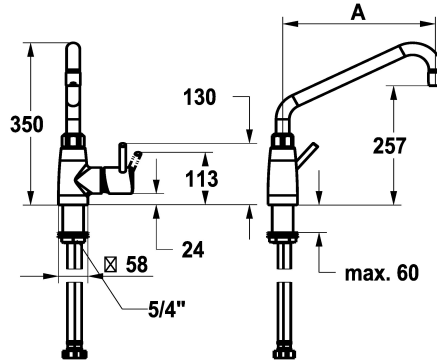

KWC GASTRO E

Lever mixer – Commercial kitchen

Modell-Linie: GASTRO E | 24.561.046.700FL

Armatura umywalkowa | Armatura jednouchwytywa

KWC-No.

125566

stainless steel, A 450, flexible connection hoses

- * Lever mixer
- * Swivel spout 360°
- with adjustable gland
- Jet regulator
- * OptimalSpace - ample space for washing or working
- * KWC cartridge XL 46 - high capacity
- with ceramic discs

- flow rate and temperature continuously variable
- temperature limitation
- * Flexible connection hoses 1/2" with transition to 3/4"
- * Fastening by means of threaded sleeve 1 3/4"
- * Mounting hole size ø42 mm
- * To be ordered separately:
- Base 100 mm Z.539.000.700 or 300 mm Z.539.001.700

NEW

Dane techniczne

A_Spout_Spray
Connection
ATT-KWC-AUSLAUF
Handling
ATT-KWC-FARBCODE
Installation_type
Faucet_typ
Dimension Height
G_Acoustic group
Projection_A
ATT-KWC-MASS-WASSERAUSTRITT
Material

32.4 l/min (3 bar)
Flexible_Anschlusschläuche
schwenkbar
seitenbedient
stainless steel
Standmontage
Hebelmischer
350
II
A450
257
ROSTFREIER_STAHL