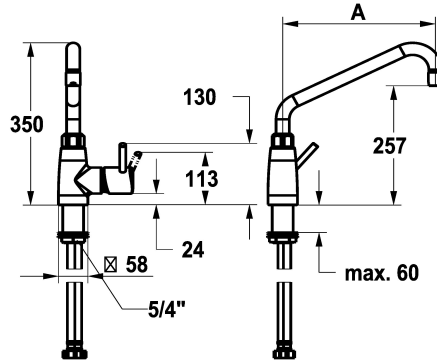

KWC GASTRO E

Lever mixer – Commercial kitchen

Modell-Linie: GASTRO E | 24.561.046.700FL

Kranar | Hydraulické armatúry

KWC-No.

125566

stainless steel, A 450, flexible connection hoses

- * Lever mixer
- * Swivel spout 360°
- with adjustable gland
- Jet regulator
- * OptimalSpace - ample space for washing or working
- * KWC cartridge XL 46 - high capacity
- with ceramic discs

- flow rate and temperature continuously variable
- temperature limitation
- * Flexible connection hoses 1/2" with transition to 3/4"
- * Fastening by means of threaded sleeve 1 3/4"
- * Mounting hole size ø42 mm
- * To be ordered separately:
- Base 100 mm Z.539.000.700 or 300 mm Z.539.001.700

NEW

Technical Data

A_Spout_Spray
Connection
ATT-KWC-AUSLAUF
Handling
ATT-KWC-FARBCODE
Installation_type
Faucet_typ
Measure_Height
G_Acoustic group
Projection_A
ATT-KWC-MASS-WASSERAUSTRITT
Material

32,4 l/min (3 bar)
Flexible_Anschlusschläuche
schwenkbar
seitenbedient
stainless steel
Standmontage
Hebelmischer
350
II
A450
257
ROSTFREIER_STAHL