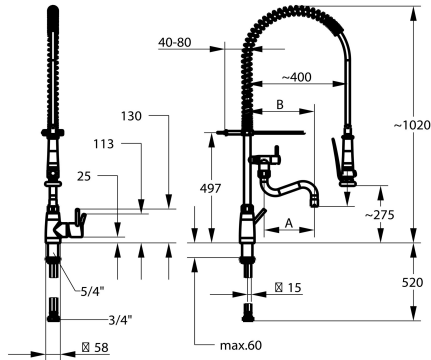

KWC GASTRO E

Lever mixer – Commercial kitchen

Modell-Linie: GASTRO E | 24.561.144.700FL

Umyvadlové armatury | Umyvadlové armatury

KWC-No.

125567

stainless steel, A 200, B 270, flexible connection hoses

- * Lever mixer
- * Suspension spring
- * TouchProtect - anti-scald protection thanks to the "double skin" principle
- * Intrinsically safe against backflow and cross flow
- * Swivel spout
 - with adjustable gland
 - Jet regulator
- * Pre-rinse spray
 - with integrated delayed closing device to minimize water hammer
 - with valve maintenance unit for cleaning and swivelling sieve jet
- SprayClean - easy to clean and actively prevents limescale

- buildup
 - SprayLock - lockable jet spray
 - PowerClean - needle spray mode
- * OptimalSpace - ample space for washing or working
- * KWC cartridge XL 46 - high capacity
 - with ceramic discs
 - flow rate and temperature continuously variable
 - temperature limitation
- * Flexible connection hoses 1/2" with transition to 3/4"
- * Fastening by means of threaded sleeve 1 1/4"
- * Mounting hole size $\varnothing 42$ mm

Technické údaje

| |
|-----------------------------|
| A_Spout_Spray |
| A_Spray (kitchen) |
| Connection |
| ATT-KWC-AUSLAUF |
| Handling |
| Kitchen_spray |
| Projection_B |
| ATT-KWC-FARBCODE |
| Installation_type |
| Faucet_typ |
| Measure_Height |
| G_Acoustic group |
| ATT-KWC-G_BRAUSENABGANG |
| Projection_A |
| ATT-KWC-MASS-WASSERAUSTRITT |
| Material |

| |
|----------------------------|
| 27 l/min (3 bar) |
| 15 l/min (3 bar) |
| Flexible_Anschlusschläuche |
| schwenkbar |
| seitenbedient |
| Geschirrbrause |
| B270 |
| stainless steel |
| Standmontage |
| 01 |
| 1020 |
| 2 |
| yes |
| A200 |
| 275/194 |
| ROSTFREIER_STAHL |