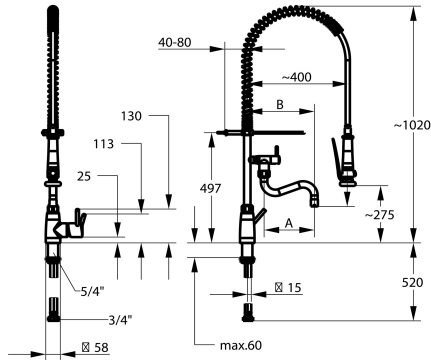

### KWC-No.

**125567**  
stainless steel, A 200, B 270, flexible connection hoses

- \* Lever mixer
- \* Suspension spring
- \* TouchProtect - anti-scald protection thanks to the "double skin" principle
- \* Intrinsically safe against backflow and cross flow
- \* Swivel spout
  - with adjustable gland
  - Jet regulator
- \* Pre-rinse spray
  - with integrated delayed closing device to minimize water hammer
  - with valve maintenance unit for cleaning and swivelling sieve jet
- SprayClean - easy to clean and actively prevents limescale

- buildup
  - SprayLock - lockable jet spray
  - PowerClean - needle spray mode
- \* OptimalSpace - ample space for washing or working
- \* KWC cartridge XL 46 - high capacity
  - with ceramic discs
  - flow rate and temperature continuously variable
  - temperature limitation
- \* Flexible connection hoses 1/2" with transition to 3/4"
- \* Fastening by means of threaded sleeve 1 1/4"
- \* Mounting hole size ø42 mm

### Technical Data

Flow rate	27 l/min (3 bar)
Spray: Flow rate	15 l/min (3 bar)
Connection	flexible connection hoses
Spout	swivel
Handling	side lever
Kitchen_spray	Pre-rinse spray
Projection B	B 270
Color code	stainless steel
Installation_type	Pillar installation
Faucet_typ	Lever mixer
Dimension Height	1020
G_Acoustic_group	II
G_Acoustic_group_Shower_outlet	I
Projection_A	A 200
Dimension Water outlet	275/194
material	stainless steel

Flow rate	27 l/min (3 bar)
Spray: Flow rate	15 l/min (3 bar)
Connection	flexible connection hoses
Spout	swivel
Handling	side lever
Kitchen_spray	Pre-rinse spray
Projection B	B 270
Color code	stainless steel
Installation_type	Pillar installation
Faucet_typ	Lever mixer
Dimension Height	1020
G_Acoustic_group	II
G_Acoustic_group_Shower_outlet	I
Projection_A	A 200
Dimension Water outlet	275/194
material	stainless steel