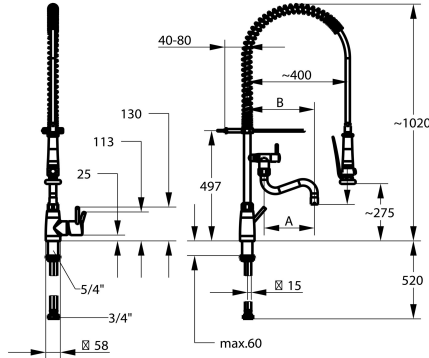

KWC GASTRO E Lever mixer – Commercial kitchen

Modell-Linie: GASTRO E | 24.561.144.700FL
Taps | Dishwashing

KWC-No.

125567

stainless steel, A 200, B 270, flexible connection hoses

- * Lever mixer
- * Suspension spring
- * TouchProtect - anti-scald protection thanks to the "double skin" principle
- * Intrinsically safe against backflow and cross flow
- * Swivel spout
 - with adjustable gland
 - Jet regulator
- * Pre-rinse spray
 - with integrated delayed closing device to minimize water hammer
 - with valve maintenance unit for cleaning and swivelling sieve jet
 - SprayClean - easy to clean and actively prevents limescale

- buildup
 - SprayLock - lockable jet spray
 - PowerClean - needle spray mode
- * OptimalSpace - ample space for washing or working
- * KWC cartridge XL 46 - high capacity
 - with ceramic discs
 - flow rate and temperature continuously variable
 - temperature limitation
- * Flexible connection hoses 1/2" with transition to 3/4"
- * Fastening by means of threaded sleeve 1 1/4"
- * Mounting hole size ø42 mm

Technical Data

Flow rate	27 l/min (3 bar)
Spray: Flow rate	15 l/min (3 bar)
Connection	flexible connection hoses
Spout	swivel
Handling	side lever
Kitchenspray	Pre-rinse spray
Projection B	B 270
Color code	stainless steel
Installation type	Pillar installation
Faucet_typ	Faucet
Dimension Height	1020
Acoustic group	2
Spray outlet: Acoustic group	yes
Projection A	A 200
Dimension Water outlet	275/194
material	stainless steel

Flow rate	27 l/min (3 bar)
Spray: Flow rate	15 l/min (3 bar)
Connection	flexible connection hoses
Spout	swivel
Handling	side lever
Kitchenspray	Pre-rinse spray
Projection B	B 270
Color code	stainless steel
Installation type	Pillar installation
Faucet_typ	Faucet
Dimension Height	1020
Acoustic group	2
Spray outlet: Acoustic group	yes
Projection A	A 200
Dimension Water outlet	275/194
material	stainless steel