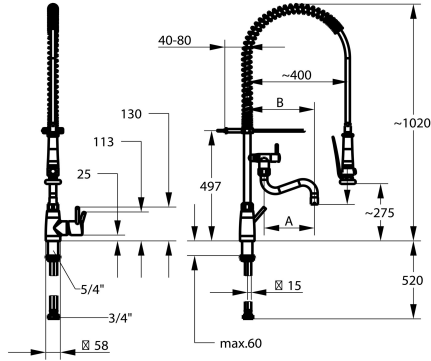

KWC GASTRO E Lever mixer – Commercial kitchen

Modell-Linie: GASTRO E | 24.561.144.700FL
Taps | Dishwashing

KWC-No.

125567

stainless steel, A 200, B 270, flexible connection hoses

- * Lever mixer
- * Suspension spring
- * TouchProtect - anti-scald protection thanks to the "double skin" principle
- * Intrinsically safe against backflow and cross flow
- * Swivel spout
 - with adjustable gland
 - Jet regulator
- * Pre-rinse spray
 - with integrated delayed closing device to minimize water hammer
 - with valve maintenance unit for cleaning and swivelling sieve jet
 - SprayClean - easy to clean and actively prevents limescale

- buildup
 - SprayLock - lockable jet spray
 - PowerClean - needle spray mode
- * OptimalSpace - ample space for washing or working
- * KWC cartridge XL 46 - high capacity
 - with ceramic discs
 - flow rate and temperature continuously variable
 - temperature limitation
- * Flexible connection hoses 1/2" with transition to 3/4"
- * Fastening by means of threaded sleeve 1 1/4"
- * Mounting hole size ø42 mm

Technical Data

Flow rate	32 l/min (3 bar)
Spray: Flow rate	15 l/min (3 bar)
Connection	Flexible connection hoses
Spout	swivel
Handling	side lever
Kitchenspray	Pre-rinse spray
Projection B	B 270
Color code	stainless steel
Installation type	Pillar installation
Faucet_typ	Lever mixer
Measure Height	1020
Acoustic group	II
Spray outlet: Acoustic group	I
Projection A	A 200
Dimension Water outlet	275/194
material	stainless steel

Flow rate	32 l/min (3 bar)
Spray: Flow rate	15 l/min (3 bar)
Connection	Flexible connection hoses
Spout	swivel
Handling	side lever
Kitchenspray	Pre-rinse spray
Projection B	B 270
Color code	stainless steel
Installation type	Pillar installation
Faucet_typ	Lever mixer
Measure Height	1020
Acoustic group	II
Spray outlet: Acoustic group	I
Projection A	A 200
Dimension Water outlet	275/194
material	stainless steel