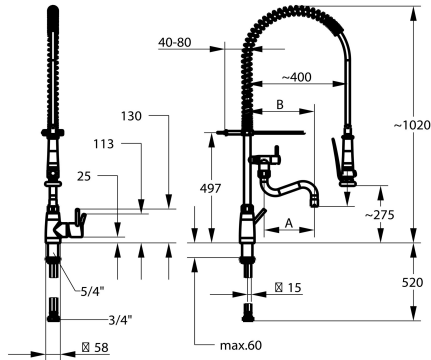

## KWC GASTRO E

Lever mixer – Commercial kitchen

Modell-Linie: GASTRO E | 24.561.144.700FL

Hanat | Hanat

### KWC-No.

**125567**

stainless steel, A 200, B 270, flexible connection hoses

- \* Lever mixer
- \* Suspension spring
- \* TouchProtect - anti-scald protection thanks to the "double skin" principle
- \* Intrinsically safe against backflow and cross flow
- \* Swivel spout
  - with adjustable gland
  - Jet regulator
- \* Pre-rinse spray
  - with integrated delayed closing device to minimize water hammer
  - with valve maintenance unit for cleaning and swivelling sieve jet
- SprayClean - easy to clean and actively prevents limescale

- buildup
  - SprayLock - lockable jet spray
  - PowerClean - needle spray mode
- \* OptimalSpace - ample space for washing or working
- \* KWC cartridge XL 46 - high capacity
  - with ceramic discs
  - flow rate and temperature continuously variable
  - temperature limitation
- \* Flexible connection hoses 1/2" with transition to 3/4"
- \* Fastening by means of threaded sleeve 1 1/4"
- \* Mounting hole size  $\varnothing 42$  mm

27 l/min (3 bar)
15 l/min (3 bar)
Flexible_Anschlusschläuche
schwenkbar
seitenbedient
Geschirrbrause
B270
stainless steel
Standmontage
01
1020
2
yes
A200
275/194
ROSTFREIER_STAHL
0

NEW