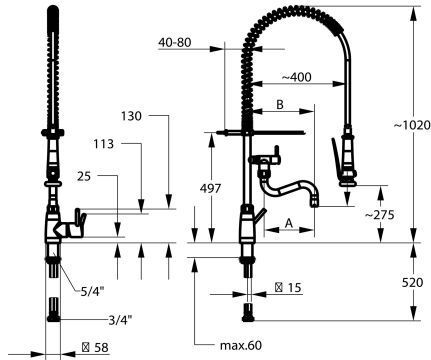

KWC GASTRO E

Lever mixer – Commercial kitchen

Modell-Linie: GASTRO E | 24.561.144.700FL

Armatura umywalkowa | Armatura umywalkowa

KWC-No.

125567

stainless steel, A 200, B 270, flexible connection hoses

- * Lever mixer
- * Suspension spring
- * TouchProtect - anti-scald protection thanks to the "double skin" principle
- * Intrinsically safe against backflow and cross flow
- * Swivel spout
 - with adjustable gland
 - Jet regulator
- * Pre-rinse spray
 - with integrated delayed closing device to minimize water hammer
 - with valve maintenance unit for cleaning and swivelling sieve jet
- SprayClean - easy to clean and actively prevents limescale

- buildup
 - SprayLock - lockable jet spray
 - PowerClean - needle spray mode
- * OptimalSpace - ample space for washing or working
- * KWC cartridge XL 46 - high capacity
 - with ceramic discs
 - flow rate and temperature continuously variable
 - temperature limitation
- * Flexible connection hoses 1/2" with transition to 3/4"
- * Fastening by means of threaded sleeve 1 1/4"
- * Mounting hole size \varnothing 42 mm

NEW

Dane techniczne

A_Spout_Spray
A_Spray (kitchen)
Connection
ATT-KWC-AUSLAUF
Handling
Kitchen_spray
Projection_B
ATT-KWC-FARBCODE
Installation_type
Faucet_typ
Dimension Height
G_Acoustic group
ATT-KWC-G_BRAUSENABGANG
Projection_A
ATT-KWC-MASS-WASSERAUSTRITT
Material

27 l/min (3 bar)
15 l/min (3 bar)
Flexible_Anschlusschläuche
schwenkbar
seitenbedient
Geschirrbrause
B270
stainless steel
Standmontage
01
1020
2
1
A200
275/194
ROSTFREIER_STAHL