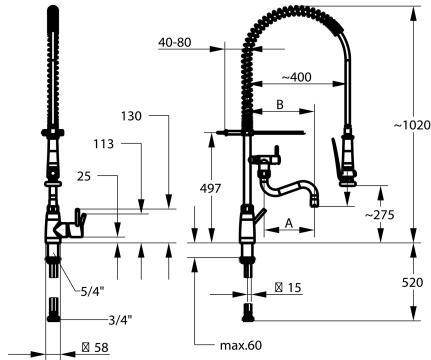

KWC GASTRO E

Lever mixer – Commercial kitchen

Modell-Linie: GASTRO E | 24.561.146.700FL

Umyvadlové armatury | Umyvadlové armatury

KWC-No.

125568

stainless steel, A 300, B 370, flexible connection hoses

- * Lever mixer
- * Suspension spring
- * TouchProtect - anti-scald protection thanks to the "double skin" principle
- * Intrinsically safe against backflow and cross flow
- * Swivel spout
 - with adjustable gland
 - Jet regulator
- * Pre-rinse spray
 - with integrated delayed closing device to minimize water hammer
 - with valve maintenance unit for cleaning and swivelling sieve jet
- SprayClean - easy to clean and actively prevents limescale

- buildup
 - SprayLock - lockable jet spray
 - PowerClean - needle spray mode
- * OptimalSpace - ample space for washing or working
- * KWC cartridge XL 46 - high capacity
 - with ceramic discs
 - flow rate and temperature continuously variable
 - temperature limitation
- * Flexible connection hoses 1/2" with transition to 3/4"
- * Fastening by means of threaded sleeve 1 1/4"
- * Mounting hole size $\varnothing 42$ mm

Technické údaje

A_Spout_Spray
A_Spray (kitchen)
Connection
ATT-KWC-AUSLAUF
Handling
Kitchen_spray
Projection_B
ATT-KWC-FARBCODE
Installation_type
Faucet_typ
Measure_Height
G_Acoustic group
ATT-KWC-G_BRAUSENABGANG
Projection_A
ATT-KWC-MASS-WASSERAUSTRITT
Material

27 l/min (3 bar)
15 l/min (3 bar)
Flexible_Anschlusschläuche
schwenkbar
seitenbedient
Geschirrbrause
B370
stainless steel
Standmontage
01
1020
2
yes
A300
275/194
ROSTFREIER_STAHL

NEW