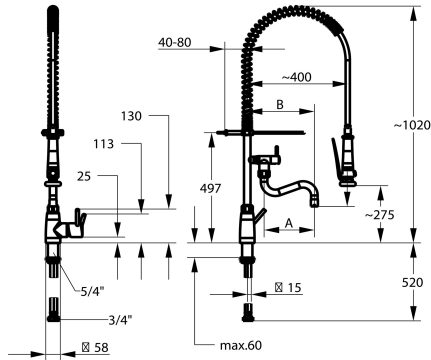

KWC GASTRO E

Lever mixer – Commercial kitchen

Modell-Linie: GASTRO E | 24.561.146.700FL

Taps | Dishwashing

KWC-No.

125568

stainless steel, A 300, B 370, flexible connection hoses

- * Lever mixer
- * Suspension spring
- * TouchProtect - anti-scald protection thanks to the "double skin" principle
- * Intrinsically safe against backflow and cross flow
- * Swivel spout
 - with adjustable gland
 - Jet regulator
- * Pre-rinse spray
 - with integrated delayed closing device to minimize water hammer
 - with valve maintenance unit for cleaning and swivelling sieve jet
- SprayClean - easy to clean and actively prevents limescale

Technical Data

Flow rate
Spray: Flow rate
Connection
Spout
Handling
Kitchen_spray
Projection B
Color code
Installation_type
Faucet_typ
Dimension Height
Acoustic group
Spray outlet: Acoustic group
Projection_A
Dimension Water outlet
material

- buildup
 - SprayLock - lockable jet spray
 - PowerClean - needle spray mode
- * OptimalSpace - ample space for washing or working
- * KWC cartridge XL 46 - high capacity
 - with ceramic discs
 - flow rate and temperature continuously variable
 - temperature limitation
- * Flexible connection hoses 1/2" with transition to 3/4"
- * Fastening by means of threaded sleeve 1 1/4"
- * Mounting hole size $\varnothing 42$ mm

27 l/min (3 bar)
15 l/min (3 bar)
Flexible connection hoses
swivel
side lever
Pre-rinse spray
B 370
stainless steel
Pillar installation
Faucet
1020
Mains receiver1
Battery1
A 300
275/194
stainless steel