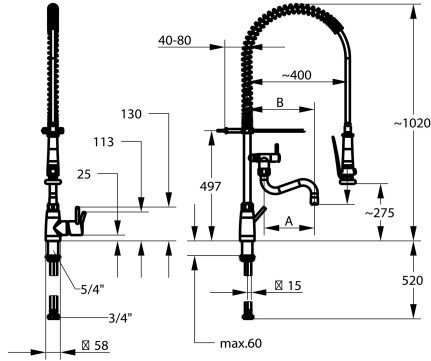

KWC GASTRO E Lever mixer – Commercial kitchen

Modell-Linie: GASTRO E | 24.561.146.700FL
Taps | Dishwashing

KWC-No.

125568
stainless steel, A 300, B 370, flexible connection hoses

- * Lever mixer
- * Suspension spring
- * TouchProtect - anti-scald protection thanks to the "double skin" principle
- * Intrinsically safe against backflow and cross flow
- * Swivel spout
 - with adjustable gland
 - Jet regulator
- * Pre-rinse spray
 - with integrated delayed closing device to minimize water hammer
 - with valve maintenance unit for cleaning and swivelling sieve jet
 - SprayClean - easy to clean and actively prevents limescale

- buildup
 - SprayLock - lockable jet spray
 - PowerClean - needle spray mode
- * OptimalSpace - ample space for washing or working
- * KWC cartridge XL 46 - high capacity
 - with ceramic discs
 - flow rate and temperature continuously variable
 - temperature limitation
- * Flexible connection hoses 1/2" with transition to 3/4"
- * Fastening by means of threaded sleeve 1 1/4"
- * Mounting hole size $\varnothing 42$ mm

Technical Data

Flow rate	27 l/min (3 bar)
Spray: Flow rate	15 l/min (3 bar)
Connection	flexible connection hoses
Spout	swivel
Handling	side lever
Kitchenspray	Pre-rinse spray
Projection B	B 370
Color code	stainless steel
Installation type	Pillar installation
Faucet_typ	Faucet
Dimension Height	1020
Acoustic group	2
Spray outlet: Acoustic group	yes
Projection A	A 300
Dimension Water outlet	275/194
material	stainless steel

Flow rate	27 l/min (3 bar)
Spray: Flow rate	15 l/min (3 bar)
Connection	flexible connection hoses
Spout	swivel
Handling	side lever
Kitchenspray	Pre-rinse spray
Projection B	B 370
Color code	stainless steel
Installation type	Pillar installation
Faucet_typ	Faucet
Dimension Height	1020
Acoustic group	2
Spray outlet: Acoustic group	yes
Projection A	A 300
Dimension Water outlet	275/194
material	stainless steel