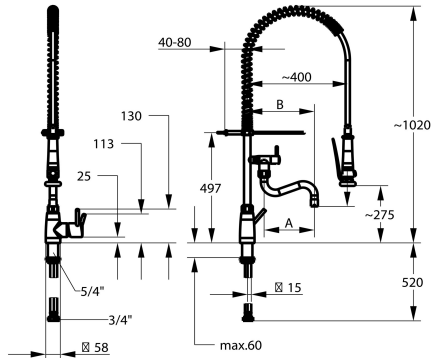

### KWC-No.

**125568**  
stainless steel, A 300, B 370, flexible connection hoses

- \* Lever mixer
- \* Suspension spring
- \* TouchProtect - anti-scald protection thanks to the "double skin" principle
- \* Intrinsically safe against backflow and cross flow
- \* Swivel spout
  - with adjustable gland
  - Jet regulator
- \* Pre-rinse spray
  - with integrated delayed closing device to minimize water hammer
  - with valve maintenance unit for cleaning and swivelling sieve jet
  - SprayClean - easy to clean and actively prevents limescale

- buildup
  - SprayLock - lockable jet spray
  - PowerClean - needle spray mode
- \* OptimalSpace - ample space for washing or working
- \* KWC cartridge XL 46 - high capacity
  - with ceramic discs
  - flow rate and temperature continuously variable
  - temperature limitation
- \* Flexible connection hoses 1/2" with transition to 3/4"
- \* Fastening by means of threaded sleeve 1 1/4"
- \* Mounting hole size  $\varnothing 42$  mm

### Technical Data

Flow rate	27 l/min (3 bar)
Spray: Flow rate	15 l/min (3 bar)
Connection	flexible connection hoses
Spout	swivel
Handling	side lever
Kitchenspray	Pre-rinse spray
Projection B	B 370
Color code	stainless steel
Installation type	Pillar installation
Faucet_typ	Faucet
Measure Height	1020
Acoustic group	2
Spray outlet: Acoustic group	yes
Projection A	A 300
Dimension Water outlet	275/194
material	stainless steel

Flow rate	27 l/min (3 bar)
Spray: Flow rate	15 l/min (3 bar)
Connection	flexible connection hoses
Spout	swivel
Handling	side lever
Kitchenspray	Pre-rinse spray
Projection B	B 370
Color code	stainless steel
Installation type	Pillar installation
Faucet_typ	Faucet
Measure Height	1020
Acoustic group	2
Spray outlet: Acoustic group	yes
Projection A	A 300
Dimension Water outlet	275/194
material	stainless steel