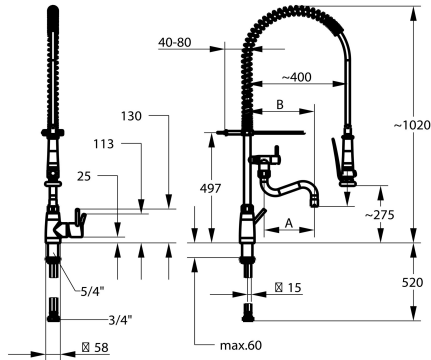

## KWC GASTRO E

Lever mixer – Commercial kitchen

Modell-Linie: GASTRO E | 24.561.146.700FL

Hanat | Hanat

### KWC-No.

**125568**

stainless steel, A 300, B 370, flexible connection hoses

- \* Lever mixer
- \* Suspension spring
- \* TouchProtect - anti-scald protection thanks to the "double skin" principle
- \* Intrinsically safe against backflow and cross flow
- \* Swivel spout
  - with adjustable gland
  - Jet regulator
- \* Pre-rinse spray
  - with integrated delayed closing device to minimize water hammer
  - with valve maintenance unit for cleaning and swivelling sieve jet
- SprayClean - easy to clean and actively prevents limescale

- buildup
  - SprayLock - lockable jet spray
  - PowerClean - needle spray mode
- \* OptimalSpace - ample space for washing or working
- \* KWC cartridge XL 46 - high capacity
  - with ceramic discs
  - flow rate and temperature continuously variable
  - temperature limitation
- \* Flexible connection hoses 1/2" with transition to 3/4"
- \* Fastening by means of threaded sleeve 1 1/4"
- \* Mounting hole size ø42 mm

32 l/min (3 bar)
15 l/min (3 bar)
Flexible_Anschlusschläuche
schwenkbar
seitenbedient
Geschirrbrause
B370
stainless steel
Standmontage
Hebelmischer
1020
II
I
A300
275/194
ROSTFREIER_STAHL
0