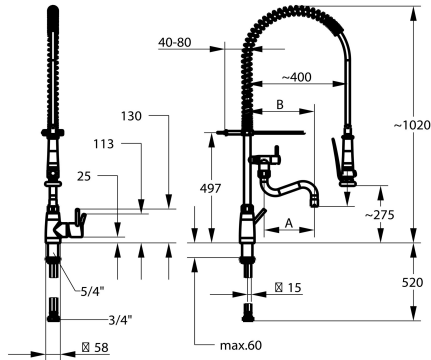

### KWC-No.

**125568**

stainless steel, A 300, B 370, flexible connection hoses

- \* Lever mixer
- \* Suspension spring
- \* TouchProtect - anti-scald protection thanks to the "double skin" principle
- \* Intrinsically safe against backflow and cross flow
- \* Swivel spout
  - with adjustable gland
  - Jet regulator
- \* Pre-rinse spray
  - with integrated delayed closing device to minimize water hammer
  - with valve maintenance unit for cleaning and swivelling sieve jet
- SprayClean - easy to clean and actively prevents limescale

- buildup
  - SprayLock - lockable jet spray
  - PowerClean - needle spray mode
- \* OptimalSpace - ample space for washing or working
- \* KWC cartridge XL 46 - high capacity
  - with ceramic discs
  - flow rate and temperature continuously variable
  - temperature limitation
- \* Flexible connection hoses 1/2" with transition to 3/4"
- \* Fastening by means of threaded sleeve 1 1/4"
- \* Mounting hole size  $\varnothing 42$  mm

### Dane techniczne

A_Spout_Spray
A_Spray (kitchen)
Connection
ATT-KWC-AUSLAUF
Handling
Kitchen_spray
Projection_B
ATT-KWC-FARBCODE
Installation_type
Faucet_typ
Dimension Height
G_Acoustic group
ATT-KWC-G_BRAUSENABGANG
Projection_A
ATT-KWC-MASS-WASSERAUSTRITT
Material

27 l/min (3 bar)
15 l/min (3 bar)
Flexible_Anschlusschläuche
schwenkbar
seitenbedient
Geschirrbrause
B370
stainless steel
Standmontage
01
1020
2
1
A300
275/194
ROSTFREIER_STAHL