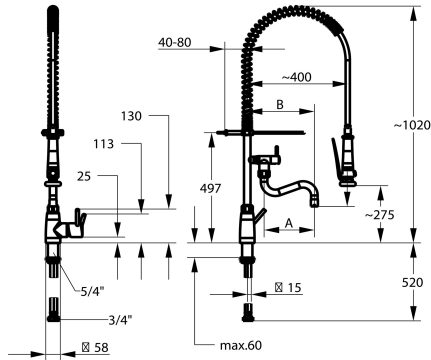

## KWC GASTRO E

Lever mixer – Commercial kitchen

Modell-Linie: GASTRO E | 24.561.146.700FL

Kranar | Kranar

### KWC-No.

**125568**

stainless steel, A 300, B 370, flexible connection hoses

- \* Lever mixer
- \* Suspension spring
- \* TouchProtect - anti-scald protection thanks to the "double skin" principle
- \* Intrinsically safe against backflow and cross flow
- \* Swivel spout
  - with adjustable gland
  - Jet regulator
- \* Pre-rinse spray
  - with integrated delayed closing device to minimize water hammer
  - with valve maintenance unit for cleaning and swivelling sieve jet
- SprayClean - easy to clean and actively prevents limescale

- buildup
  - SprayLock - lockable jet spray
  - PowerClean - needle spray mode
- \* OptimalSpace - ample space for washing or working
- \* KWC cartridge XL 46 - high capacity
  - with ceramic discs
  - flow rate and temperature continuously variable
  - temperature limitation
- \* Flexible connection hoses 1/2" with transition to 3/4"
- \* Fastening by means of threaded sleeve 1 1/4"
- \* Mounting hole size ø42 mm

32 l/min (3 bar)
15 l/min (3 bar)
Flexible_Anschlusschläuche
schwenkbar
seitenbedient
Geschirrbrause
B370
stainless steel
Standmontage
Hebelmischer
1020
II
I
A300
275/194
ROSTFREIER_STAHL

NEW