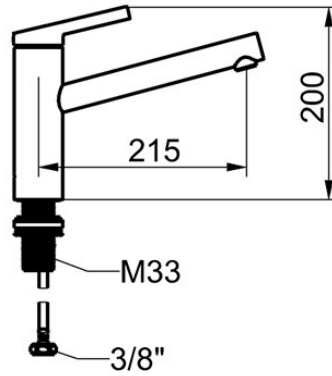

KWC FIT Lever mixer – Kitchen

Modell-Linie: FIT | 10.541.022.000FL
Taps | Manual taps

KWC-No.

125570
chromeline, A 215, flexible connection hoses

125571
matt black, A 215, flexible connection hoses

- * Lever mixer
- * Swivel spout 150°
- Neoperl® Cascade® SLC
- * KWC cartridge M 35 S
- with ceramic discs
- flow rate and temperature continuously variable

Color code

chromeline

matt black

- temperature limitation
- * Flexible connection hoses 3/8"
- * QuickInstallation - Fastening via threaded connection with locking screws
- * Mounting hole size ø35 mm

NEW

Technical Data

Flow rate
Connection
Spout
Handling
Color code
Installation type
Faucet_typ
Dimension Height
Acoustic group
Projection A
Energy label
Dimension Water outlet
material

7 l/min (3 bar)
Flexible connection hoses
swivel
top lever
chromeline
Pillar installation
Needle spray1
200
yes
A 215
A
136
Brass