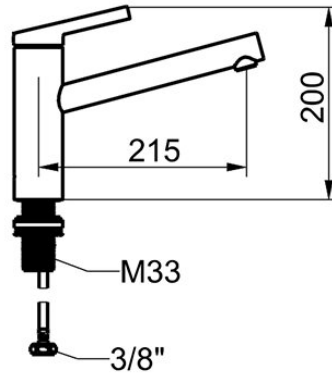

KWC FIT Lever mixer – Kitchen

Modell-Linie: FIT | 10.541.022.000FL
Armatura umywalkowa | Armatura jednouchwytywa

KWC-No.

125570
chromeline, A 215, flexible connection hoses

125571
matt black, A 215, flexible connection hoses

- * Lever mixer
- * Swivel spout 150°
- Neoperl® Cascade® SLC
- * KWC cartridge M 35 S
- with ceramic discs
- flow rate and temperature continuously variable

ATT-KWC-FARBCODE

chromeline

matt black

- temperature limitation
- * Flexible connection hoses 3/8"
- * QuickInstallation - Fastening via threaded connection with locking screws
- * Mounting hole size ø35 mm

Faucet_typ

Dimension Height

G_Acoustic group

Projection_A

EnergyLabelCH

ATT-KWC-MASS-WASSERAUSTRITT

Material

7 l/min (3 bar)

Flexible_Anschlusschläuche

schwenkbar

topbedient

chromeline

Standmontage

01

200

1