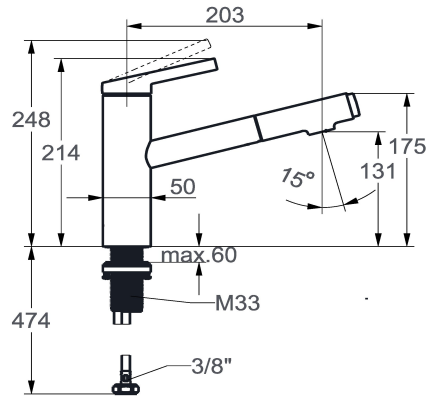

KWC FIT

Lever mixer – Kitchen

Modell-Linie: FIT | 10.541.032.000FL

Umyvadlové armatury | Hydraulické armatury

KWC-No.

125572

chromeline, A 205, flexible connection hoses

125573

matt black, A 205, flexible connection hoses

* Lever mixer

* TouchProtect - anti-scald protection thanks to the "double skin" principle

* Intrinsically safe against backflow

* Pull-out spray

- up to 500 mm pull-out length

- QuickConnect - Simple hose connection system

* Hose guide, swivelling 120°

* EasyLock - a pull-out spray that easily slides back into place

ATT-KWC-FARBCODE

chromeline

matt black

* KWC cartridge M 35 S

- with ceramic discs

- flow rate and temperature continuously variable

- temperature limitation

* Flexible connection hoses 3/8"

* QuickInstallation - Fastening via threaded connection with locking screws

* Mounting hole size ø35 mm