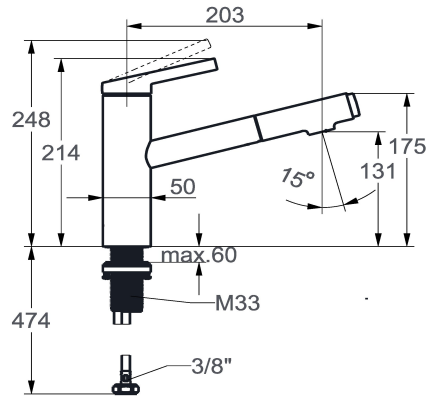

KWC FIT

Lever mixer – Kitchen

Modell-Linie: FIT | 10.541.032.000FL
Taps | Manual taps

KWC-No.

125572
chromeline, A 205, flexible connection hoses

125573
matt black, A 205, flexible connection hoses

Color code

chrome

matt black

NEW

- * Lever mixer
- * TouchProtect - anti-scald protection thanks to the "double skin" principle
- * Intrinsicly safe against backflow
- * Pull-out spray
 - up to 500 mm pull-out length
 - QuickConnect - Simple hose connection system
- * Hose guide, swivelling 120°
- * EasyLock - a pull-out spray that easily slides back into place

- * KWC cartridge M 35 S
 - with ceramic discs
 - flow rate and temperature continuously variable
 - temperature limitation
- * Flexible connection hoses 3/8"
- * QuickInstallation - Fastening via threaded connection with locking screws
- * Mounting hole size ø35 mm

Technical Data

Flow rate needle spray
Flow rate normal spray
Connection
Spout
Handling
Kitchen_spray
Color code
Installation_type
Faucet_typ
Dimension Height
G_Acoustic_group
Projection_A
Energy Label
Dimension Water outlet
material