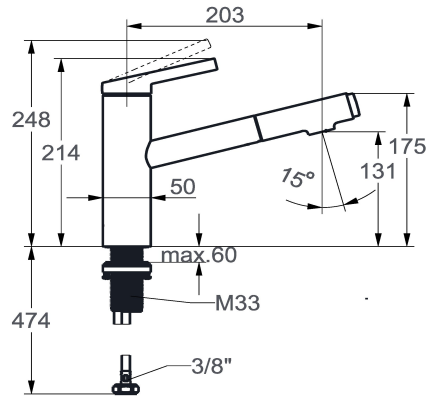

KWC FIT

Lever mixer – Kitchen

Modell-Linie: FIT | 10.541.032.000FL
Taps | Manual taps

KWC-No.

125572
chromeline, A 205, flexible connection hoses

125573
matt black, A 205, flexible connection hoses

- * Lever mixer
- * TouchProtect - anti-scald protection thanks to the "double skin" principle
- * Intrinsicly safe against backflow
- * Pull-out spray
 - up to 500 mm pull-out length
 - QuickConnect - Simple hose connection system
- * Hose guide, swivelling 120°
- * EasyLock - a pull-out spray that easily slides back into place

Color code

chromeline

matt black

- * KWC cartridge M 35 S
 - with ceramic discs
 - flow rate and temperature continuously variable
 - temperature limitation
- * Flexible connection hoses 3/8"
- * QuickInstallation - Fastening via threaded connection with locking screws
- * Mounting hole size ø35 mm

NEW

Technical Data

Flow rate needle spray

6.5 l/min (3 bar)

Flow rate normal spray

6.8 l/min (3 bar)

Connection

Flexible connection hoses

Projection A

A 205

Energy label

A

Dimension Water outlet

131

material

Brass