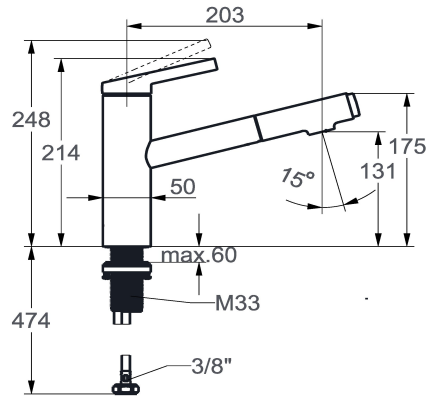

## KWC FIT

Lever mixer – Kitchen

Modell-Linie: FIT | 10.541.032.000FL

Hanat | Käsi­käyt­toiset hanat

### KWC-No.

**125572**

chromeline, A 205, flexible connection hoses

**125573**

matt black, A 205, flexible connection hoses

- \* KWC cartridge M 35 S
  - with ceramic discs
  - flow rate and temperature continuously variable
  - temperature limitation
- \* Flexible connection hoses 3/8"
- \* QuickInstallation - Fastening via threaded connection with locking screws
- \* Mounting hole size  $\varnothing 35$  mm

Standmontage

Faucet\_typ

Hebelmischer

Measure\_Height

214

G\_Acoustic\_group

I

Projection\_A