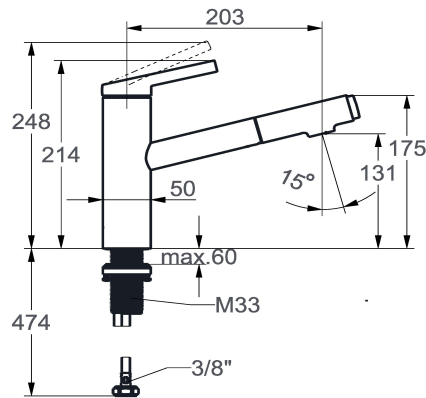

KWC FIT

Lever mixer – Kitchen

Modell-Linie: FIT | 10.541.032.000FL

Armatura umywalkowa | Armatura jednouchwytowa

KWC-No.

125572

chromeline, A 205, flexible connection hoses

125573

matt black, A 205, flexible connection hoses

ATT-KWC-FARBCODE

chromeline

matt black

NEW

- * Lever mixer
- * TouchProtect - anti-scald protection thanks to the "double skin" principle
- * Intrinsicly safe against backflow
- * Pull-out spray
 - up to 500 mm pull-out length
 - QuickConnect - Simple hose connection system
- * Hose guide, swivelling 120°
- * EasyLock - a pull-out spray that easily slides back into place

- * KWC cartridge M 35 S
 - with ceramic discs
 - flow rate and temperature continuously variable
 - temperature limitation
- * Flexible connection hoses 3/8"
- * QuickInstallation - Fastening via threaded connection with locking screws
- * Mounting hole size ø35 mm

6.5 l/min (3 bar)
6.8 l/min (3 bar)
Flexible_Anschlusschläuche
schwenkbar
topbedient
Auszugbrause
chromeline
Standmontage
Hebelmischer
214
I
A205
A
131
Mosiqdz