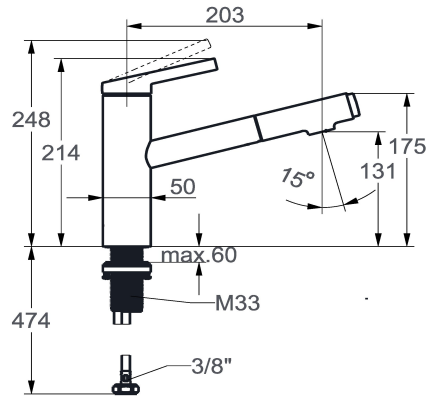

KWC FIT

Lever mixer – Kitchen

Modell-Linie: FIT | 10.541.032.000FL
Kranar | Hydraulické armatúry

KWC-No.

125572
chromeline, A 205, flexible connection hoses

125573
matt black, A 205, flexible connection hoses

- * Lever mixer
- * TouchProtect - anti-scald protection thanks to the "double skin" principle
- * Intrinsicly safe against backflow
- * Pull-out spray
 - up to 500 mm pull-out length
 - QuickConnect - Simple hose connection system
- * Hose guide, swivelling 120°
- * EasyLock - a pull-out spray that easily slides back into place

ATT-KWC-FARBCODE

chromeline

matt black

- * KWC cartridge M 35 S
 - with ceramic discs
 - flow rate and temperature continuously variable
 - temperature limitation
- * Flexible connection hoses 3/8"
- * QuickInstallation - Fastening via threaded connection with locking screws
- * Mounting hole size ø35 mm

Installation_type

Standmontage

Faucet_typ

Hebelmischer

Measure_Height

214

G_Acoustic_group

I