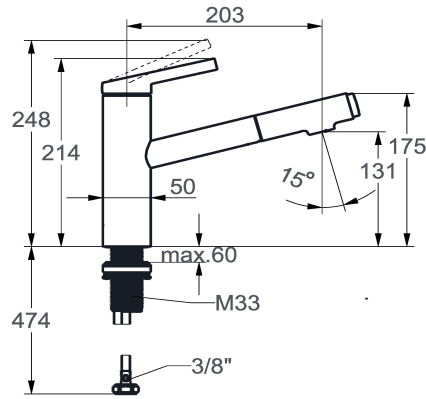

## KWC FIT

Lever mixer – Kitchen

Modell-Linie: FIT | 10.541.032.176FL

Umyvadlové armatury | Hydraulické armatury

### KWC-No.

**125572**

chromeline, A 205, flexible connection hoses

**125573**

matt black, A 205, flexible connection hoses

- \* Lever mixer
- \* TouchProtect - anti-scald protection thanks to the "double skin" principle
- \* Intrinsically safe against backflow
- \* Pull-out spray
  - up to 500 mm pull-out length
  - QuickConnect - Simple hose connection system
- \* Hose guide, swivelling 120°
- \* EasyLock - a pull-out spray that easily slides back into place

### ATT-KWC-FARBCODE

chromeline

matt black

- \* KWC cartridge M 35 S
  - with ceramic discs
  - flow rate and temperature continuously variable
  - temperature limitation
- \* Flexible connection hoses 3/8"
- \* QuickInstallation - Fastening via threaded connection with locking screws
- \* Mounting hole size ø35 mm

Standmontage

Faucet\_typ

Hebelmischer

Measure\_Height

214

G\_Acoustic\_group

I

Projection\_A