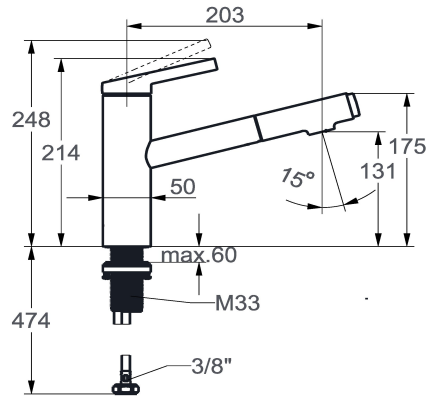

KWC FIT

Lever mixer – Kitchen

Modell-Linie: FIT | 10.541.032.176FL
Taps | Manual taps

KWC-No.

125572
chromeline, A 205, flexible connection hoses

125573
matt black, A 205, flexible connection hoses

- * Lever mixer
- * TouchProtect - anti-scald protection thanks to the "double skin" principle
- * Intrinsicly safe against backflow
- * Pull-out spray
 - up to 500 mm pull-out length
 - QuickConnect - Simple hose connection system
- * Hose guide, swivelling 120°
- * EasyLock - a pull-out spray that easily slides back into place

Color code

chrome

matt black

- * KWC cartridge M 35 S
 - with ceramic discs
 - flow rate and temperature continuously variable
 - temperature limitation
- * Flexible connection hoses 3/8"
- * QuickInstallation - Fastening via threaded connection with locking screws
- * Mounting hole size ø35 mm

NEW

Technical Data

Flow rate needle spray

6.5 l/min (3 bar)

Flow rate normal spray

6.8 l/min (3 bar)

Connection

Flexible connection hoses

Projection_A

A 205

Energy Label

A

Dimension Water outlet

131

material

Brass