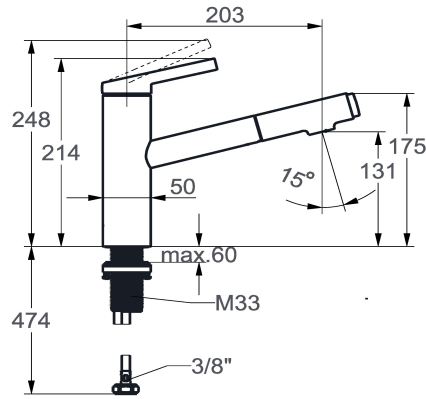

KWC FIT

Lever mixer – Kitchen

Modell-Linie: FIT | 10.541.032.176FL
Taps | Manual taps

KWC-No.

125572
chromeline, A 205, flexible connection hoses

125573
matt black, A 205, flexible connection hoses

- * Lever mixer
- * TouchProtect - anti-scald protection thanks to the "double skin" principle
- * Intrinsicly safe against backflow
- * Pull-out spray
 - up to 500 mm pull-out length
 - QuickConnect - Simple hose connection system
- * Hose guide, swivelling 120°
- * EasyLock - a pull-out spray that easily slides back into place

Color code

chromeline

matt black

- * KWC cartridge M 35 S
 - with ceramic discs
 - flow rate and temperature continuously variable
 - temperature limitation
- * Flexible connection hoses 3/8"
- * QuickInstallation - Fastening via threaded connection with locking screws
- * Mounting hole size ø35 mm

NEW

Technical Data

Flow rate needle spray
Flow rate normal spray
Connection
Spout
Handling
Kitchenspray
Color code
Installation type
Faucet_typ
Dimension Height
Acoustic group
Projection A
Energy label
Dimension Water outlet
material

6.5 l/min (3 bar)
6.8 l/min (3 bar)
Flexible connection hoses
swivel
top lever
Pull-out spray
matt black
Pillar installation
Lever mixer
214
I
A 205
A
131
Brass