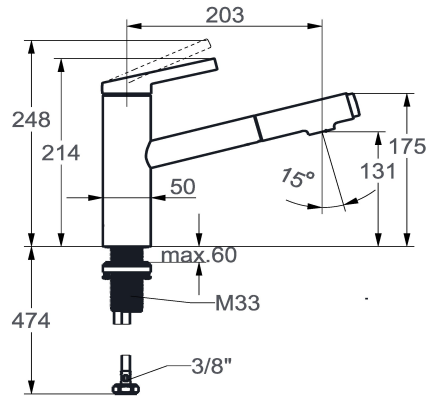

KWC FIT

Lever mixer – Kitchen

Modell-Linie: FIT | 10.541.032.176FL
Taps | Manual taps

KWC-No.

125572
chromeline, A 205, flexible connection hoses

125573
matt black, A 205, flexible connection hoses

Color code

chromeline

matt black

NEW

- * Lever mixer
- * TouchProtect - anti-scald protection thanks to the "double skin" principle
- * Intrinsically safe against backflow
- * Pull-out spray
 - up to 500 mm pull-out length
 - QuickConnect - Simple hose connection system
- * Hose guide, swivelling 120°
- * EasyLock - a pull-out spray that easily slides back into place

- * KWC cartridge M 35 S
 - with ceramic discs
 - flow rate and temperature continuously variable
 - temperature limitation
- * Flexible connection hoses 3/8"
- * QuickInstallation - Fastening via threaded connection with locking screws
- * Mounting hole size ø35 mm

Technical Data

Flow rate needle spray
Flow rate normal spray
Connection
Spout
Handling
Kitchenspray
Color code
Installation type
Faucet_typ
Measure Height
Acoustic group
Projection A
Energy label
Dimension Water outlet
material