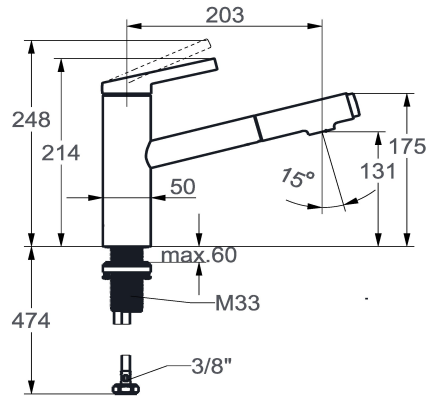

KWC FIT

Lever mixer – Kitchen

Modell-Linie: FIT | 10.541.032.176FL

Hanat | Käsi­käyt­toiset hanat

KWC-No.

125572

chromeline, A 205, flexible connection hoses

125573

matt black, A 205, flexible connection hoses

ATT-KWC-FARBCODE

chromeline

matt black

NEW

- * Lever mixer
- * TouchProtect - anti-scald protection thanks to the "double skin" principle
- * Intrinsically safe against backflow
- * Pull-out spray
 - up to 500 mm pull-out length
 - QuickConnect - Simple hose connection system
- * Hose guide, swivelling 120°
- * EasyLock - a pull-out spray that easily slides back into place

- * KWC cartridge M 35 S
 - with ceramic discs
 - flow rate and temperature continuously variable
 - temperature limitation
- * Flexible connection hoses 3/8"
- * QuickInstallation - Fastening via threaded connection with locking screws
- * Mounting hole size ø35 mm

Tekniset tiedot

ATT-KWC-A_AUSZUGBRAUSE_SIEB

6.5 l/min (3 bar)

ATT-KWC-A_AUSZUGBRAUSE_NORMAL

6.8 l/min (3 bar)

Connection

Flexible_Anschluss­schläuche

Spout