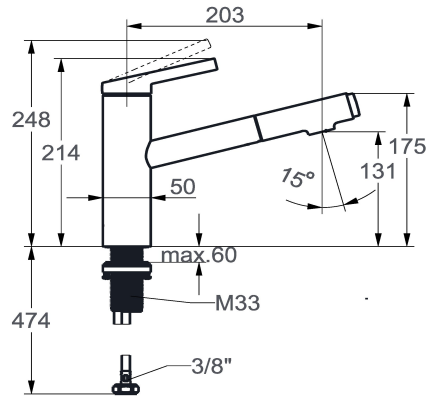

KWC FIT

Lever mixer – Kitchen

Modell-Linie: FIT | 10.541.032.176FL

Kranar | Hydraulické armatúry

KWC-No.

125572

chromeline, A 205, flexible connection hoses

125573

matt black, A 205, flexible connection hoses

- * Lever mixer
- * TouchProtect - anti-scald protection thanks to the "double skin" principle
- * Intrinsicly safe against backflow
- * Pull-out spray
 - up to 500 mm pull-out length
 - QuickConnect - Simple hose connection system
- * Hose guide, swivelling 120°
- * EasyLock - a pull-out spray that easily slides back into place

ATT-KWC-FARBCODE

chromeline

matt black

- * KWC cartridge M 35 S
 - with ceramic discs
 - flow rate and temperature continuously variable
 - temperature limitation
- * Flexible connection hoses 3/8"
- * QuickInstallation - Fastening via threaded connection with locking screws
- * Mounting hole size ø35 mm

Installation_type

Standmontage

Faucet_typ

Hebelmischer

Measure_Height

214

G_Acoustic_group

I