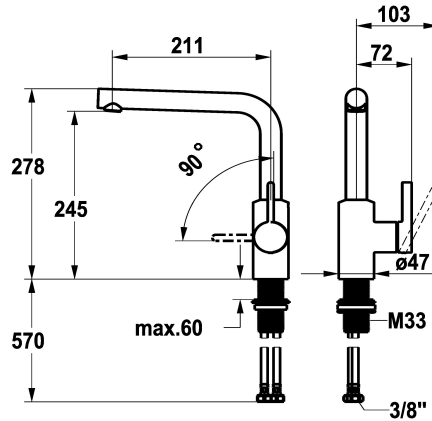

KWC FIT

Lever mixer – Kitchen

Modell-Linie: FIT | 10.541.012.000FL

Umyvadlové armatury | Hydraulické armatury

KWC-No.

125574

chromeline, A 210, flexible connection hoses

125575

* gap between wall and centre of mounting hole min. 25 mm

* Swivel spout 150°

- Neoperl® Cascade® SLC

* OptimalSpace - ample space for washing or working

* KWC cartridge M 35 S

- with ceramic discs

- flow rate and temperature continuously variable

- temperature limitation

* Flexible connection hoses 3/8"

* QuickInstallation - Fastening via threaded connection with locking screws

* Mounting hole size ø35 mm

Technické údaje

A_Spout_Spray

Connection

ATT-KWC-AUSLAUF

EnergyLabelCH

ATT-KWC-MASS-WASSERAUSTRITT

Material

7.6 l/min (3 bar)

Flexible_Anschlusschläuche

schwenkbar

seitenbedient

chromeline