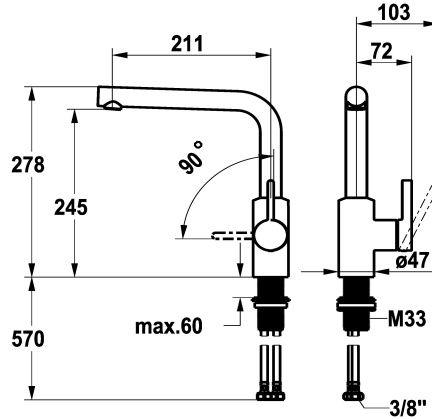

KWC FIT Lever mixer – Kitchen

Modell-Linie: FIT | 10.541.012.000FL
Taps | Manual taps

KWC-No.

125574
chromeline, A 210, flexible connection hoses

125575
matt black, A 210, flexible connection hoses

- * Lever mixer
- * Lever installation only possible on the right side
- Child safety: cold water flow in lever position towards the front
- * gap between wall and centre of mounting hole min. 25 mm
- * Swivel spout 150°
- Neoperl® Cascade® SLC
- * OptimalSpace - ample space for washing or working
- * KWC cartridge M 35 S

Color code

chrome

matt black

- with ceramic discs
- flow rate and temperature continuously variable
- temperature limitation
- * Flexible connection hoses 3/8"
- * QuickInstallation - Fastening via threaded connection with locking screws
- * Mounting hole size $\varnothing 35$ mm

NEW

Technical Data

Flow rate
Connection
Spout
Handling
Color code
Installation_type
Faucet_typ
Design
Dimension Height
G_Acoustic group
Projection_A
Energy Label
Dimension Water outlet
material

7.6 l/min (3 bar)
Flexible connection hoses
swivel
side lever
chrome
Pillar installation
Lever mixer
L-Spout
278
I
A 205
A
245
Brass