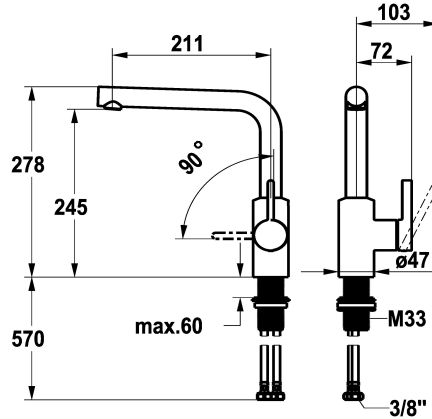

KWC FIT Lever mixer – Kitchen

Modell-Linie: FIT | 10.541.012.000FL
Taps | Manual taps

KWC-No.

125574
chromeline, A 210, flexible connection hoses

125575
matt black, A 210, flexible connection hoses

Color code

chromeline

matt black

NEW

- * Lever mixer
- * Lever installation only possible on the right side
- Child safety: cold water flow in lever position towards the front
- * gap between wall and centre of mounting hole min. 25 mm
- * Swivel spout 150°
- Neoperl® Cascade® SLC
- * OptimalSpace - ample space for washing or working
- * KWC cartridge M 35 S

- with ceramic discs
- flow rate and temperature continuously variable
- temperature limitation
- * Flexible connection hoses 3/8"
- * QuickInstallation - Fastening via threaded connection with locking screws
- * Mounting hole size ø35 mm

Technical Data

Flow rate
Connection
Spout
Handling
Color code
Installation type
Faucet_typ
Design
Dimension Height
Acoustic group
Projection A
Energy label
Dimension Water outlet
material

7.6 l/min (3 bar)
Flexible connection hoses
swivel
side lever
chromeline
Pillar installation
Lever mixer
L-Spout
278
I
A 205
A
245
Brass