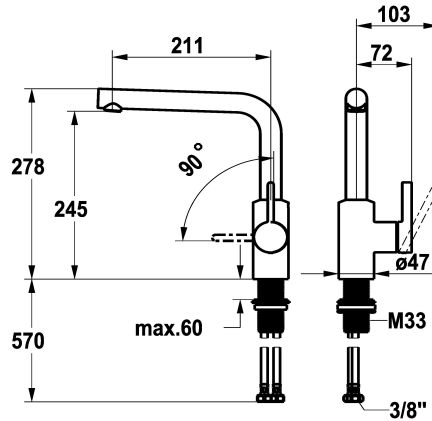

## KWC FIT

Lever mixer – Kitchen

Modell-Linie: FIT | 10.541.012.000FL

Hanat | Käsikäyttöiset hanat

### ATT-KWC-FARBCODE

chromeline

matt black

NEW

\* Lever mixer

\* Lever installation only possible on the right side

- Child safety: cold water flow in lever position towards the front

\* gap between wall and centre of mounting hole min. 25 mm

\* Flexible connection hoses 3/8"

\* QuickInstallation - Fastening via threaded connection with locking screws

\* Mounting hole size ø35 mm

7.6 l/min (3 bar)

Flexible\_Anschlusschläuche

schwenkbar

seitenbedient

chromeline

Standmontage

Hebelmischer

L-Spout