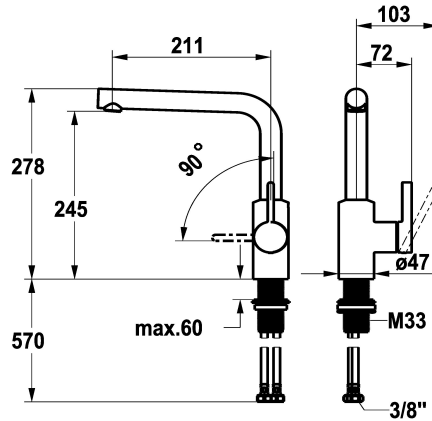

KWC FIT

Lever mixer – Kitchen

Modell-Linie: FIT | 10.541.012.000FL

Armatura umywalkowa | Armatura jednouchwytywa

KWC-No.

125574

chromeline, A 210, flexible connection hoses

125575

matt black, A 210, flexible connection hoses

ATT-KWC-FARBCODE

chromeline

matt black

NEW

- * Lever mixer
- * Lever installation only possible on the right side
- Child safety: cold water flow in lever position towards the front
- * gap between wall and centre of mounting hole min. 25 mm
- * Swivel spout 150°
- Neoperl® Cascade® SLC
- * OptimalSpace - ample space for washing or working
- * KWC cartridge M 35 S

- with ceramic discs
- flow rate and temperature continuously variable
- temperature limitation
- * Flexible connection hoses 3/8"
- * QuickInstallation - Fastening via threaded connection with locking screws
- * Mounting hole size ø35 mm

ATT-KWC-BAUFORM

Dimension Height

G_Acoustic group

Projection_A

EnergyLabelCH

ATT-KWC-MASS-WASSERAUSTRITT

Material

7.6 l/min (3 bar)