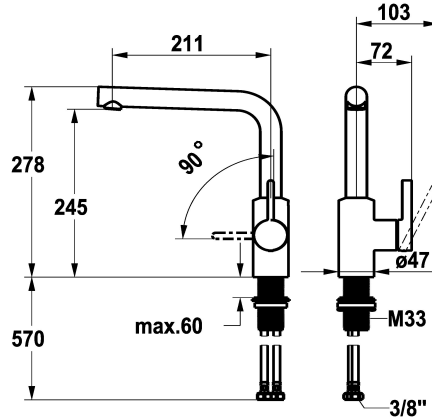

KWC FIT

Lever mixer – Kitchen

Modell-Linie: FIT | 10.541.012.000FL

Kranar | Hydraulické armatúry

KWC-No.

125574

chromeline, A 210, flexible connection hoses

125575

* gap between wall and centre of mounting hole min. 25 mm

* Swivel spout 150°

- Neoperl® Cascade® SLC

* OptimalSpace - ample space for washing or working

* KWC cartridge M 35 S

- with ceramic discs

- flow rate and temperature continuously variable

- temperature limitation

* Flexible connection hoses 3/8"

* QuickInstallation - Fastening via threaded connection with locking screws

* Mounting hole size ø35 mm

Technical Data

A_Spout_Spray

Connection

ATT-KWC-AUSLAUF

EnergyLabelCH

ATT-KWC-MASS-WASSERAUSTRITT

Material

7.6 l/min (3 bar)

Flexible_Anschlusschläuche

schwenkbar

seitenbedient

chromeline