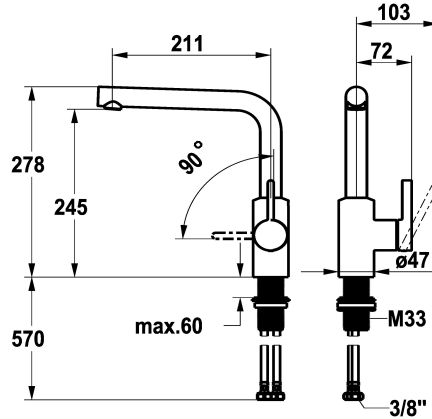

KWC FIT Lever mixer – Kitchen

Modell-Linie: FIT | 10.541.012.176FL
Taps | Manual taps

KWC-No.

125574
chromeline, A 210, flexible connection hoses

125575
matt black, A 210, flexible connection hoses

Color code

chromeline

matt black

NEW

- * Lever mixer
- * Lever installation only possible on the right side
- Child safety: cold water flow in lever position towards the front
- * gap between wall and centre of mounting hole min. 25 mm
- * Swivel spout 150°
- Neoperl® Cascade® SLC
- * OptimalSpace - ample space for washing or working
- * KWC cartridge M 35 S

- with ceramic discs
- flow rate and temperature continuously variable
- temperature limitation
- * Flexible connection hoses 3/8"
- * QuickInstallation - Fastening via threaded connection with locking screws
- * Mounting hole size ø35 mm

Technical Data

Flow rate
Connection
Spout
Handling
Color code
Installation type
Faucet_typ
Design
Dimension Height
Acoustic group
Projection A
Energy label
Dimension Water outlet
material

7.6 l/min (3 bar)
Flexible connection hoses
swivel
side lever
matt black
Pillar installation
Lever mixer
L-Spout
278
I
A 205
A
245
Brass