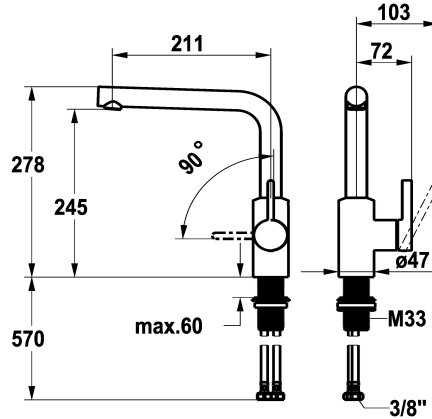

## KWC FIT Lever mixer – Kitchen

Modell-Linie: FIT | 10.541.012.176FL  
Taps | Manual taps

### KWC-No.

**125574**  
chromeline, A 210, flexible connection hoses

**125575**  
matt black, A 210, flexible connection hoses

- \* Lever mixer
- \* Lever installation only possible on the right side
- Child safety: cold water flow in lever position towards the front
- \* gap between wall and centre of mounting hole min. 25 mm
- \* Swivel spout 150°
- Neoperl® Cascade® SLC
- \* OptimalSpace - ample space for washing or working
- \* KWC cartridge M 35 S

### Color code

chromeline

matt black

- with ceramic discs
- flow rate and temperature continuously variable
- temperature limitation
- \* Flexible connection hoses 3/8"
- \* QuickInstallation - Fastening via threaded connection with locking screws
- \* Mounting hole size ø35 mm

### Technical Data

Flow rate
Connection
Spout
Handling
Color code
Installation type
Faucet_typ
Design
Measure Height
Acoustic group
Projection A
Energy label
Dimension Water outlet
material

7.6 l/min (3 bar)
Flexible connection hoses
swivel
side lever
matt black
Pillar installation
Lever mixer
L-Spout
278
I
A 205
A
245
Brass