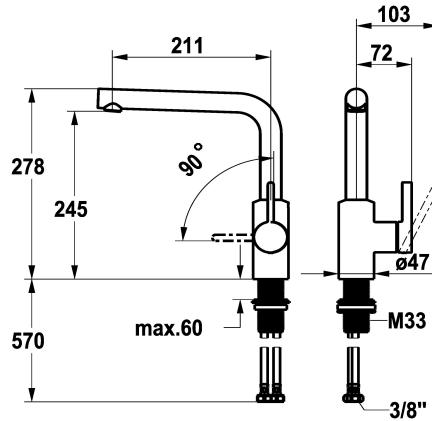

## KWC FIT Lever mixer – Kitchen

Modell-Linie: FIT | 10.541.012.176FL  
Kranar | Hydraulické armatúry

### KWC-No.

**125574**  
chromeline, A 210, flexible connection hoses

**125575**  
matt black, A 210, flexible connection hoses

- \* Lever mixer
- \* Lever installation only possible on the right side
- Child safety: cold water flow in lever position towards the front
- \* gap between wall and centre of mounting hole min. 25 mm
- \* Swivel spout 150°
- Neoperl® Cascade® SLC
- \* OptimalSpace - ample space for washing or working
- \* KWC cartridge M 35 S

### ATT-KWC-FARBCODE

chromeline

matt black

- with ceramic discs
- flow rate and temperature continuously variable
- temperature limitation
- \* Flexible connection hoses 3/8"
- \* QuickInstallation - Fastening via threaded connection with locking screws
- \* Mounting hole size ø35 mm

ATT-KWC-BAUFORM

Measure\_Height

G\_Acoustic group

Projection\_A

EnergyLabelCH

ATT-KWC-MASS-WASSERAUSTRITT

Material

7.6 l/min (3 bar)