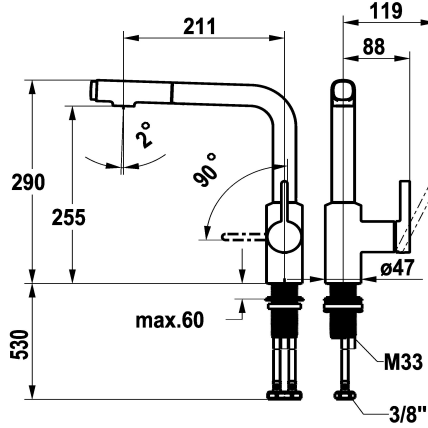

## KWC FIT

Lever mixer – Kitchen

Modell-Linie: FIT | 10.541.002.000FL

Umyvadlové armatury | Hydraulické armatury

### ATT-KWC-FARBCODE

chromeline

matt black

NEW

- \* Lever mixer
- \* Lever installation only possible on the right side
- Child safety: cold water flow in lever position towards the front
- \* gap between wall and centre of mounting hole min. 25 mm
- \* Intrinsicly safe against backflow
- \* Pull-out spray
  - up to 500 mm pull-out length
  - QuickConnect - Simple hose connection system
- \* Hose guide, swivelling 120°
- \* EasyLock - a pull-out spray that easily slides back into place

- \* OptimalSpace - ample space for washing or working
- \* KWC cartridge M 35 S
  - with ceramic discs
  - flow rate and temperature continuously variable
  - temperature limitation
- \* Flexible connection hoses 3/8"
- \* QuickInstallation - Fastening via threaded connection with locking screws
- \* Mounting hole size  $\varnothing 35$  mm

Standmontage

Faucet\_typ

Hebelmischer

ATT-KWC-BAUFORM

L-Auslauf

Measure\_Height

290

G\_Acoustic group