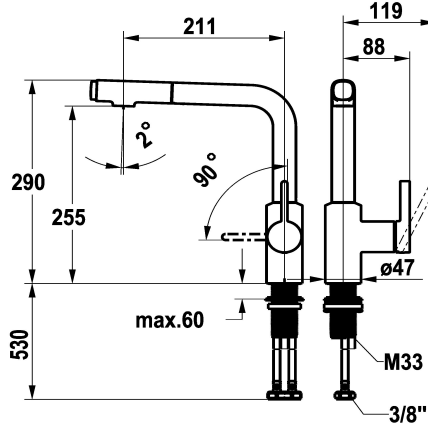

KWC FIT Lever mixer – Kitchen

Modell-Linie: FIT | 10.541.002.000FL
Taps | Manual taps

KWC-No.

125576
chromeline, A 210, flexible connection hoses

125577
matt black, A 210, flexible connection hoses

Color code

chrome

matt black

NEW

- * Lever mixer
- * Lever installation only possible on the right side
- Child safety: cold water flow in lever position towards the front
- * gap between wall and centre of mounting hole min. 25 mm
- * Intrinsicly safe against backflow
- * Pull-out spray
 - up to 500 mm pull-out length
 - QuickConnect - Simple hose connection system
- * Hose guide, swivelling 120°
- * EasyLock - a pull-out spray that easily slides back into place

- * OptimalSpace - ample space for washing or working
- * KWC cartridge M 35 S
 - with ceramic discs
 - flow rate and temperature continuously variable
 - temperature limitation
- * Flexible connection hoses 3/8"
- * QuickInstallation - Fastening via threaded connection with locking screws
- * Mounting hole size ø35 mm

Technical Data

Flow rate needle spray

6,5 l/min (3 bar)

Flow rate normal spray

6,5 l/min (3 bar)

Connection

Flexible connection hoses

Spout