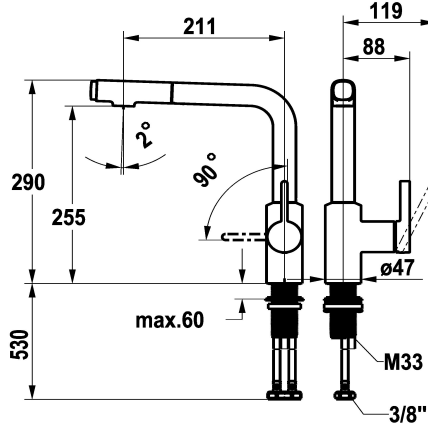

KWC FIT Lever mixer – Kitchen

Modell-Linie: FIT | 10.541.002.000FL
Taps | Manual taps

KWC-No.

125576
chromeline, A 210, flexible connection hoses

125577
matt black, A 210, flexible connection hoses

Color code

chromeline

matt black

NEW

- * Lever mixer
- * Lever installation only possible on the right side
- Child safety: cold water flow in lever position towards the front
- * gap between wall and centre of mounting hole min. 25 mm
- * Intrinsicly safe against backflow
- * Pull-out spray
 - up to 500 mm pull-out length
 - QuickConnect - Simple hose connection system
- * Hose guide, swivelling 120°
- * EasyLock - a pull-out spray that easily slides back into place

- * OptimalSpace - ample space for washing or working
- * KWC cartridge M 35 S
 - with ceramic discs
 - flow rate and temperature continuously variable
 - temperature limitation
- * Flexible connection hoses 3/8"
- * QuickInstallation - Fastening via threaded connection with locking screws
- * Mounting hole size ø35 mm

Technical Data

Flow rate needle spray	6,5 l/min (3 bar)
Flow rate normal spray	6,5 l/min (3 bar)
Connection	Flexible connection hoses
Spout	swivel
Handling	side lever
Kitchenspray	Pull-out spray
Color code	chromeline
Installation type	Pillar installation
Faucet_typ	Lever mixer
Design	L-Spout
Dimension Height	290
Acoustic group	I
Projection A	A 200
Energy label	A
Dimension Water outlet	255
material	Brass