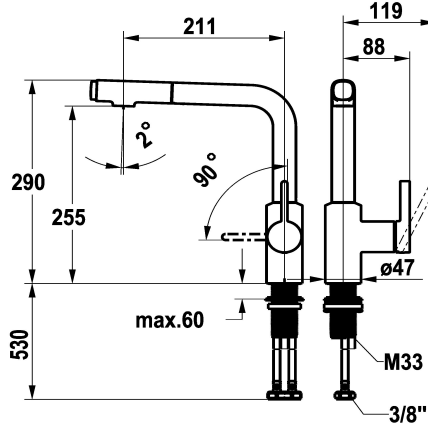

## KWC FIT Lever mixer – Kitchen

Modell-Linie: FIT | 10.541.002.000FL  
Taps | Manual taps

### Color code

chromeline

matt black

NEW

- \* Lever mixer
- \* Lever installation only possible on the right side
- Child safety: cold water flow in lever position towards the front
- \* gap between wall and centre of mounting hole min. 25 mm
- \* Intrinsicly safe against backflow
- \* Pull-out spray
  - up to 500 mm pull-out length
  - QuickConnect - Simple hose connection system
- \* Hose guide, swivelling 120°
- \* EasyLock - a pull-out spray that easily slides back into place

- \* OptimalSpace - ample space for washing or working
- \* KWC cartridge M 35 S
  - with ceramic discs
  - flow rate and temperature continuously variable
  - temperature limitation
- \* Flexible connection hoses 3/8"
- \* QuickInstallation - Fastening via threaded connection with locking screws
- \* Mounting hole size ø35 mm

### Technical Data

Flow rate needle spray
Flow rate normal spray
Connection
Spout
Handling
Kitchenspray
Color code
Installation type
Faucet_typ
Design
Measure Height
Acoustic group
Projection A
Energy label
Dimension Water outlet
material