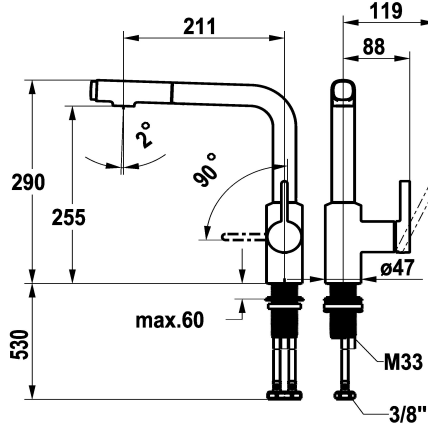

## KWC FIT

Lever mixer – Kitchen

Modell-Linie: FIT | 10.541.002.000FL

Hanat | Käsikäyttöiset hanat

### ATT-KWC-FARBCODE

chromeline

matt black

**NEW**

- \* Lever mixer
- \* Lever installation only possible on the right side
- Child safety: cold water flow in lever position towards the front
- \* gap between wall and centre of mounting hole min. 25 mm
- \* Intrinsicly safe against backflow
- \* Pull-out spray
  - up to 500 mm pull-out length
  - QuickConnect - Simple hose connection system
- \* Hose guide, swivelling 120°
- \* EasyLock - a pull-out spray that easily slides back into place

- \* OptimalSpace - ample space for washing or working
- \* KWC cartridge M 35 S
  - with ceramic discs
  - flow rate and temperature continuously variable
  - temperature limitation
- \* Flexible connection hoses 3/8"
- \* QuickInstallation - Fastening via threaded connection with locking screws
- \* Mounting hole size ø35 mm

6.5 l/min (3 bar)
6.5 l/min (3 bar)
Flexible_Anschlussschläuche
schwenkbar
seitenbedient
Auszugbrause
chromeline
Standmontage
Hebelmischer
L-Spout
290
I
A200
A
255
Messinki
0