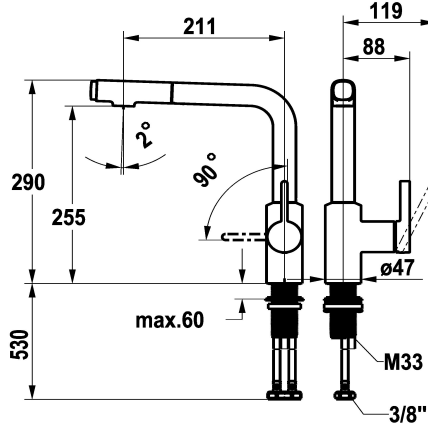

KWC FIT Lever mixer – Kitchen

Modell-Linie: FIT | 10.541.002.000FL
Armatura umywalkowa | Armatura jednouchwytowa

KWC-No.

125576
chromeline, A 210, flexible connection hoses

125577
matt black, A 210, flexible connection hoses

ATT-KWC-FARBCODE

chromeline

matt black

NEW

- * Lever mixer
- * Lever installation only possible on the right side
- Child safety: cold water flow in lever position towards the front
- * gap between wall and centre of mounting hole min. 25 mm
- * Intrinsicly safe against backflow
- * Pull-out spray
 - up to 500 mm pull-out length
 - QuickConnect - Simple hose connection system
- * Hose guide, swivelling 120°
- * EasyLock - a pull-out spray that easily slides back into place

- * OptimalSpace - ample space for washing or working
- * KWC cartridge M 35 S
 - with ceramic discs
 - flow rate and temperature continuously variable
 - temperature limitation
- * Flexible connection hoses 3/8"
- * QuickInstallation - Fastening via threaded connection with locking screws
- * Mounting hole size ø35 mm

| |
|-----------------------------|
| 6.5 l/min (3 bar) |
| 6.5 l/min (3 bar) |
| Flexible_Anschlussschläuche |
| schwenkbar |
| seitenbedient |
| Auszugbrause |
| chromeline |
| Standmontage |
| Hebelmischer |
| L-Auslauf |
| 290 |
| I |
| A200 |
| A |
| 255 |
| Mosiqdz |