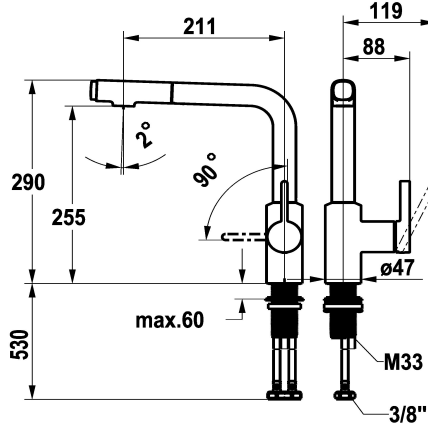

KWC FIT Lever mixer – Kitchen

Modell-Linie: FIT | 10.541.002.000FL
Kranar | Hydraulické armatúry

KWC-No.

125576
chromeline, A 210, flexible connection hoses

125577
matt black, A 210, flexible connection hoses

ATT-KWC-FARBCODE

chromeline

matt black

NEW

- * Lever mixer
- * Lever installation only possible on the right side
- Child safety: cold water flow in lever position towards the front
- * gap between wall and centre of mounting hole min. 25 mm
- * Inherently safe against backflow
- * Pull-out spray
 - up to 500 mm pull-out length
 - QuickConnect - Simple hose connection system
- * Hose guide, swivelling 120°
- * EasyLock - a pull-out spray that easily slides back into place

- * OptimalSpace - ample space for washing or working
- * KWC cartridge M 35 S
 - with ceramic discs
 - flow rate and temperature continuously variable
 - temperature limitation
- * Flexible connection hoses 3/8"
- * QuickInstallation - Fastening via threaded connection with locking screws
- * Mounting hole size ø35 mm

Standmontage

Faucet_typ

01

ATT-KWC-BAUFORM

L-Auslauf

Measure_Height

290

G_Acoustic group