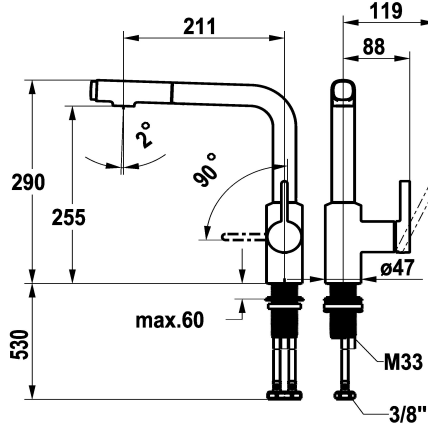

## KWC FIT

Lever mixer – Kitchen

Modell-Linie: FIT | 10.541.002.176FL

Umyvadlové armatury | Hydraulické armatury

### ATT-KWC-FARBCODE

chromeline

matt black

NEW

- \* Lever mixer
- \* Lever installation only possible on the right side
- Child safety: cold water flow in lever position towards the front
- \* gap between wall and centre of mounting hole min. 25 mm
- \* Intrinsicly safe against backflow
- \* Pull-out spray
  - up to 500 mm pull-out length
  - QuickConnect - Simple hose connection system
- \* Hose guide, swivelling 120°
- \* EasyLock - a pull-out spray that easily slides back into place

- \* OptimalSpace - ample space for washing or working
- \* KWC cartridge M 35 S
  - with ceramic discs
  - flow rate and temperature continuously variable
  - temperature limitation
- \* Flexible connection hoses 3/8"
- \* QuickInstallation - Fastening via threaded connection with locking screws
- \* Mounting hole size ø35 mm

Standmontage

Faucet\_typ

01

ATT-KWC-BAUFORM

L-Auslauf

Measure\_Height

290

G\_Acoustic group