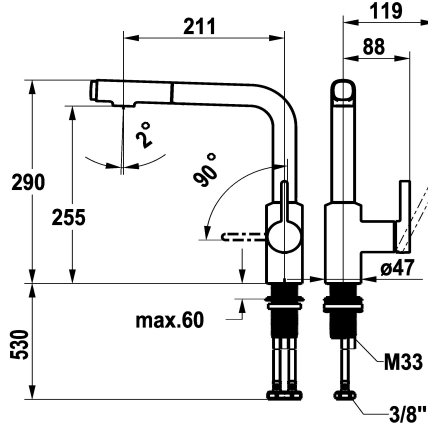

KWC FIT Lever mixer – Kitchen

Modell-Linie: FIT | 10.541.002.176FL
Taps | Manual taps

KWC-No.

125576
chromeline, A 210, flexible connection hoses

125577
matt black, A 210, flexible connection hoses

Color code

chrome

matt black

NEW

- * Lever mixer
- * Lever installation only possible on the right side
- Child safety: cold water flow in lever position towards the front
- * gap between wall and centre of mounting hole min. 25 mm
- * Intrinsicly safe against backflow
- * Pull-out spray
 - up to 500 mm pull-out length
 - QuickConnect - Simple hose connection system
- * Hose guide, swivelling 120°
- * EasyLock - a pull-out spray that easily slides back into place

- * OptimalSpace - ample space for washing or working
- * KWC cartridge M 35 S
 - with ceramic discs
 - flow rate and temperature continuously variable
 - temperature limitation
- * Flexible connection hoses 3/8"
- * QuickInstallation - Fastening via threaded connection with locking screws
- * Mounting hole size ø35 mm

Technical Data

Flow rate needle spray
Flow rate normal spray
Connection
Spout
Handling
Kitchen_spray
Color code
Installation_type
Faucet_typ
Design
Dimension Height
G_Acoustic group
Projection_A
Energy Label
Dimension Water outlet