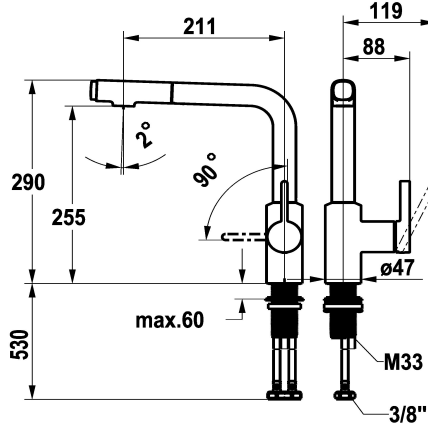

KWC FIT Lever mixer – Kitchen

Modell-Linie: FIT | 10.541.002.176FL
Taps | Manual taps

KWC-No.

125576
chromeline, A 210, flexible connection hoses

125577
matt black, A 210, flexible connection hoses

Color code

chromeline

matt black

NEW

- * Lever mixer
- * Lever installation only possible on the right side
- Child safety: cold water flow in lever position towards the front
- * gap between wall and centre of mounting hole min. 25 mm
- * Intrinsicly safe against backflow
- * Pull-out spray
 - up to 500 mm pull-out length
 - QuickConnect - Simple hose connection system
- * Hose guide, swivelling 120°
- * EasyLock - a pull-out spray that easily slides back into place

- * OptimalSpace - ample space for washing or working
- * KWC cartridge M 35 S
 - with ceramic discs
 - flow rate and temperature continuously variable
 - temperature limitation
- * Flexible connection hoses 3/8"
- * QuickInstallation - Fastening via threaded connection with locking screws
- * Mounting hole size ø35 mm

Technical Data

Flow rate needle spray
Flow rate normal spray
Connection
Spout
Handling
Kitchenspray
Color code
Installation type
Faucet_typ
Design
Measure Height
Acoustic group
Projection A
Energy label
Dimension Water outlet