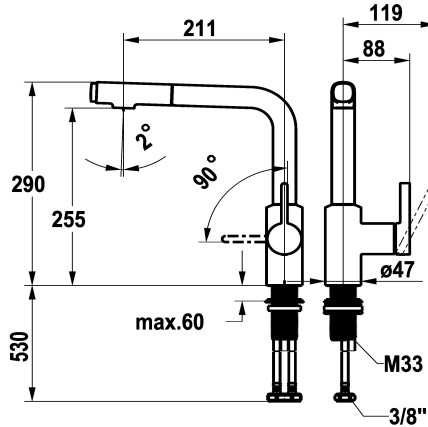

KWC FIT

Lever mixer – Kitchen

Modell-Linie: FIT | 10.541.002.176FL

Armatura umywalkowa | Armatura jednouchwytywa

KWC-No.

125576

chromeline, A 210, flexible connection hoses

125577

matt black, A 210, flexible connection hoses

ATT-KWC-FARBCODE

chromeline

matt black

NEW

- * Lever mixer
- * Lever installation only possible on the right side
- Child safety: cold water flow in lever position towards the front
- * gap between wall and centre of mounting hole min. 25 mm
- * Intrinsicly safe against backflow
- * Pull-out spray
 - up to 500 mm pull-out length
 - QuickConnect - Simple hose connection system
- * Hose guide, swivelling 120°
- * EasyLock - a pull-out spray that easily slides back into place

- * OptimalSpace - ample space for washing or working
- * KWC cartridge M 35 S
 - with ceramic discs
 - flow rate and temperature continuously variable
 - temperature limitation
- * Flexible connection hoses 3/8"
- * QuickInstallation - Fastening via threaded connection with locking screws
- * Mounting hole size ø35 mm

Standmontage

Faucet_typ

Hebelmischer

ATT-KWC-BAUFORM

L-Auslauf

Dimension Height

290

G_Acoustic group