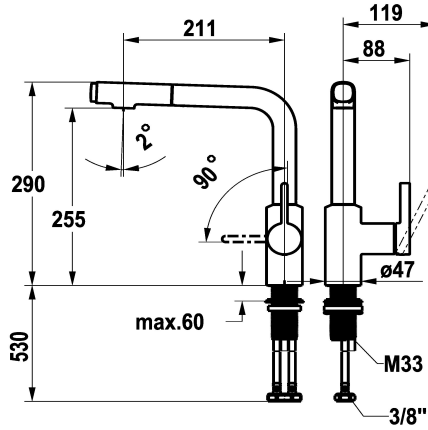

## KWC FIT Lever mixer – Kitchen

Modell-Linie: FIT | 10.541.002.176FL  
Kranar | Hydraulické armatúry

### KWC-No.

**125576**  
chromeline, A 210, flexible connection hoses

**125577**  
matt black, A 210, flexible connection hoses

- \* Lever mixer
- \* Lever installation only possible on the right side
- Child safety: cold water flow in lever position towards the front
- \* gap between wall and centre of mounting hole min. 25 mm
- \* Intrinsicly safe against backflow
- \* Pull-out spray
  - up to 500 mm pull-out length
  - QuickConnect - Simple hose connection system
- \* Hose guide, swivelling 120°
- \* EasyLock - a pull-out spray that easily slides back into place

### ATT-KWC-FARBCODE

chromeline

matt black

NEW

- \* OptimalSpace - ample space for washing or working
- \* KWC cartridge M 35 S
  - with ceramic discs
  - flow rate and temperature continuously variable
  - temperature limitation
- \* Flexible connection hoses 3/8"
- \* QuickInstallation - Fastening via threaded connection with locking screws
- \* Mounting hole size ø35 mm

Standmontage

Faucet\_typ

Hebelmischer

ATT-KWC-BAUFORM

L-Auslauf

Measure\_Height

290

G\_Acoustic group